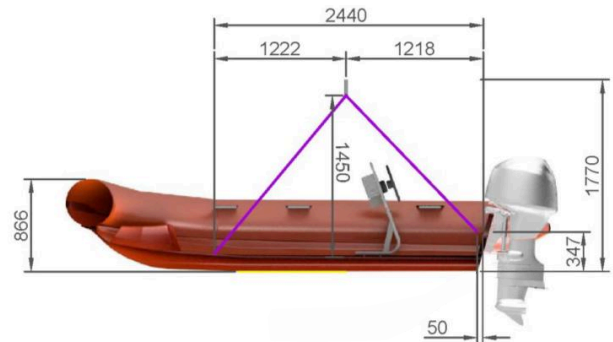

Balanced lifting