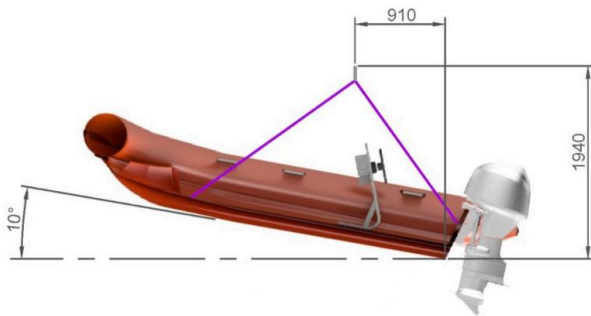

Machinery and Equipment

Make : Zodiac
 Model : RIBO 450
 Main Engine : 30 hp Suzuki 4 stroke outboard
 Max speed : 15 Kts
 Operational speed : 10 Kts
 LSA Equipment : AMSA 2D

Principal Particulars

Port of Registry : Darwin
 Length Overall : 4.5 Metres
 Breadth : 1.906 Metres
 Draft : 0.3 Metres
 Fuel Capacity : 20 Litres
 No. Passengers : 5 + 1 (2D)
 Carrying Capacity : 893 kg